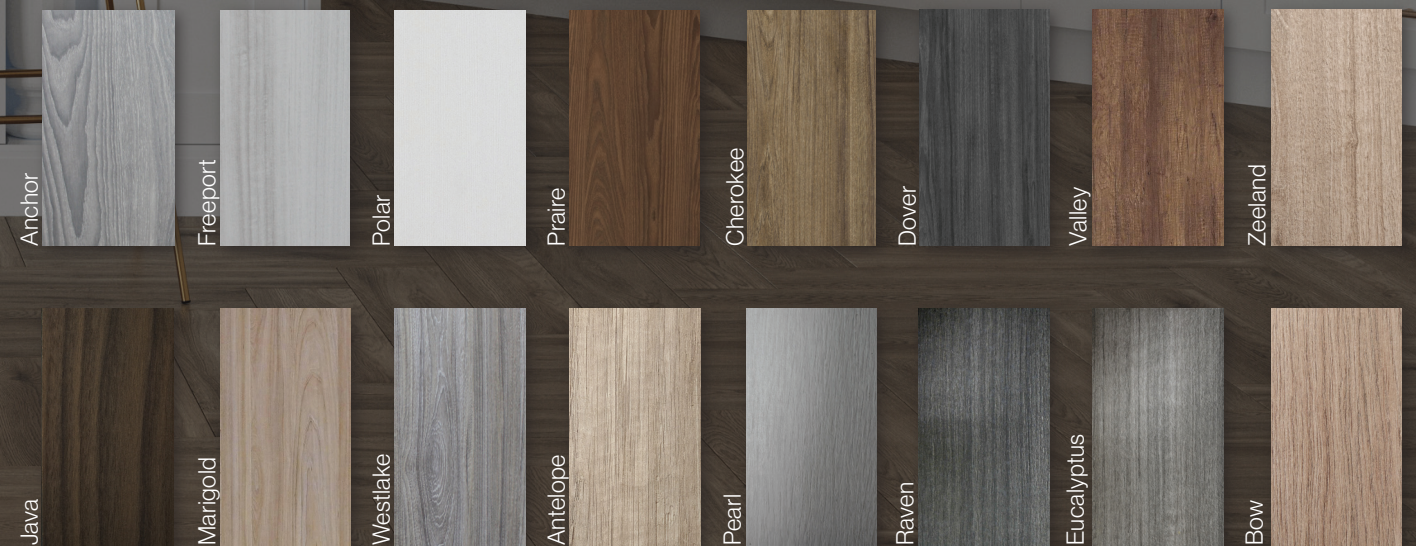

TEXTURED DOOR FINISH (Available Only On SoHo Door)

Hampton

Quincy

Vail

Fresno

Manhattan

SoHo