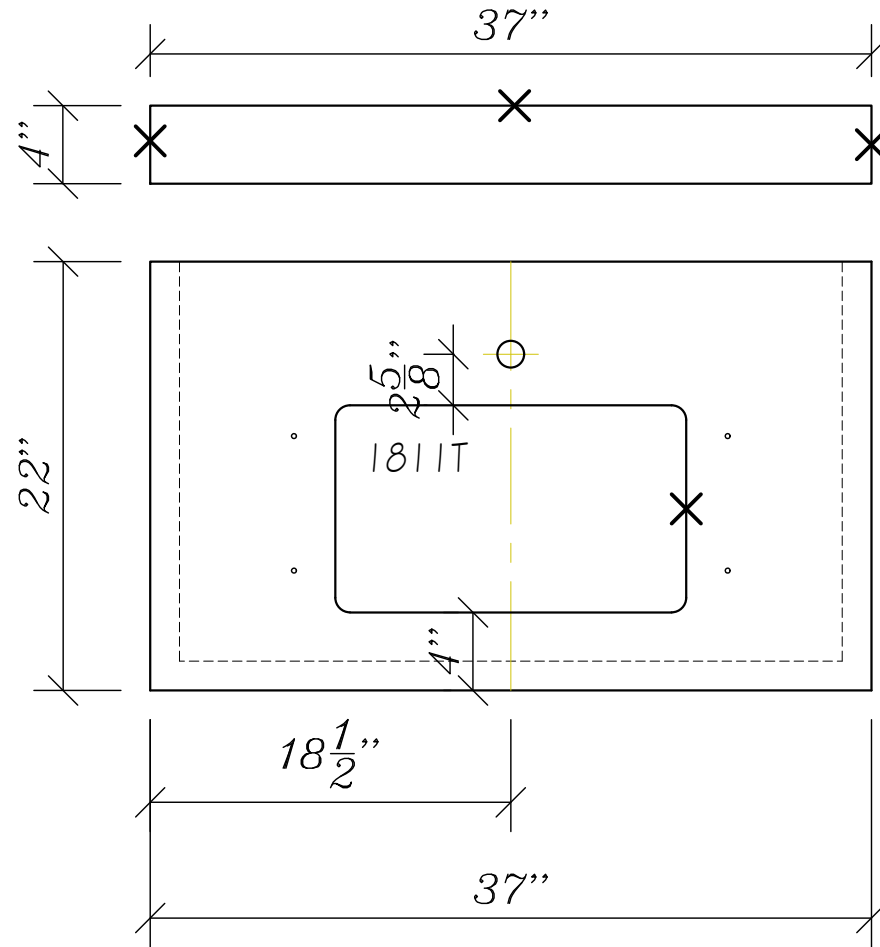

ESSENCE

KITCHEN + BATH PRODUCTS

QUARTZ: CASTELO
SMOKEY
MISTERIO
ALASKA WHITE
ARGENTO

FINISH: POLISHED

THICKNESS: 2CM

EASED