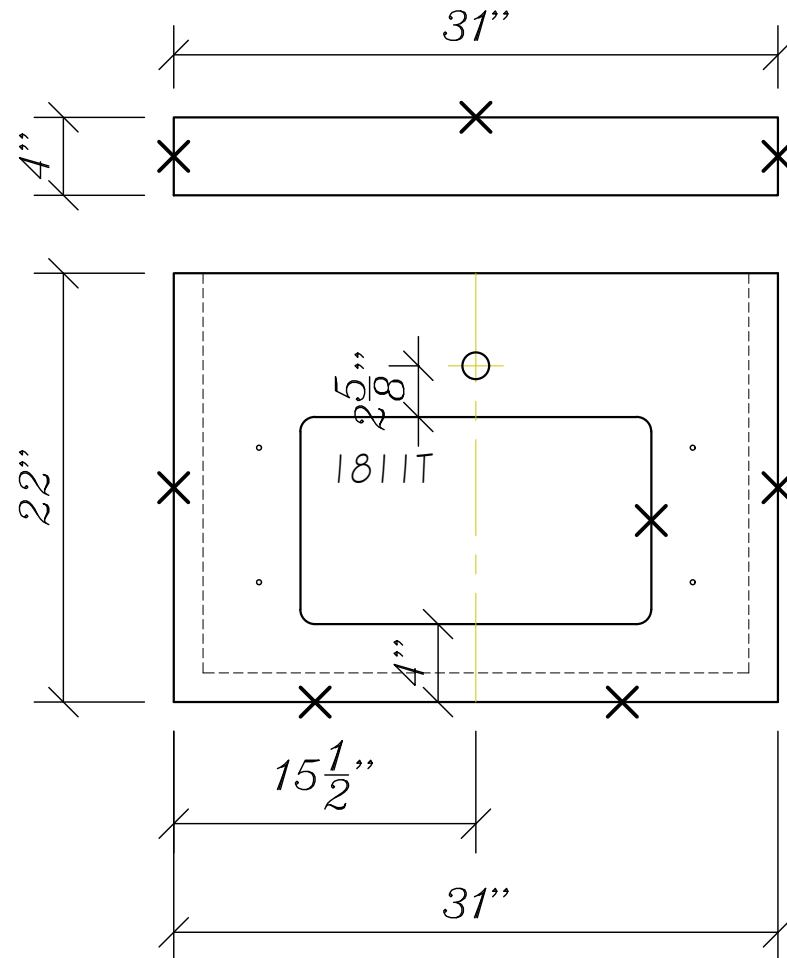

ESSENCE

KITCHEN + BATH PRODUCTS

QUARTZ: CASTELO
SMOKEY
MISTERIO
ALASKA WHITE
ARGENTO

FINISH: POLISHED

THICKNESS: 2CM

EASED