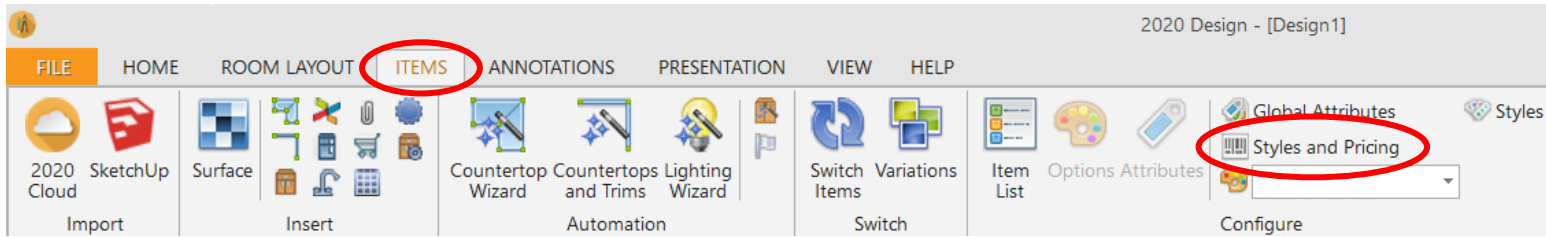

# River Run Pricing

Select the Items tab from the top menu and select Styles & Pricing