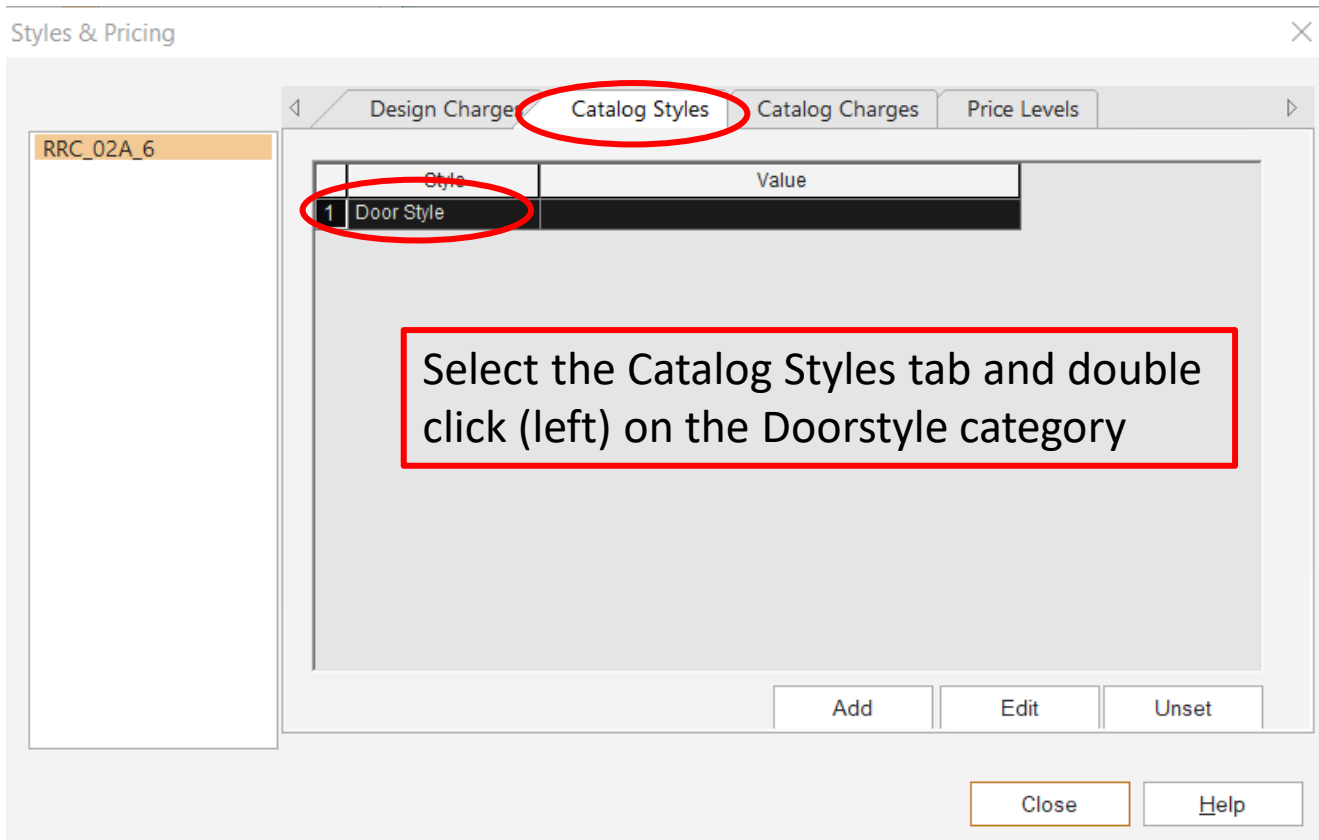

# River Run Pricing

Select the Items tab from the top menu and select Styles & Pricing