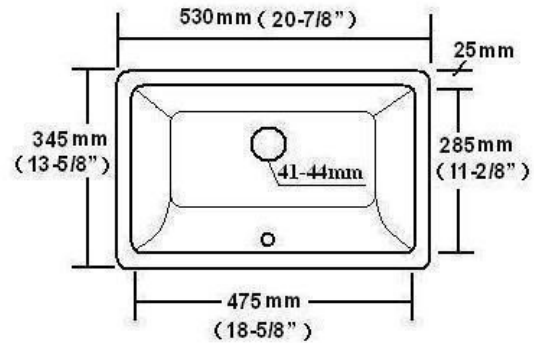

Essence Rectangular Sink Specs

Lavatory and Bidei Outlet Detail

2005 台下盆 20"

Under Counter Basin

外径尺寸 530X345X175 mm

Outside size:20-7/8"X13-5/8"X6-7/8"

内径尺寸 475X285 mm

Inside size:18-5/8"X11-2/8"

外箱尺寸:540x355x185mm

Carton size:21-1/4"x14"x7-1/4"

净重:7.5kg

Net weight:7.5kg

毛重:8.8kg

Gross weight:8.8kg

台下安装

Under counter mounting

石板台面挖孔尺寸