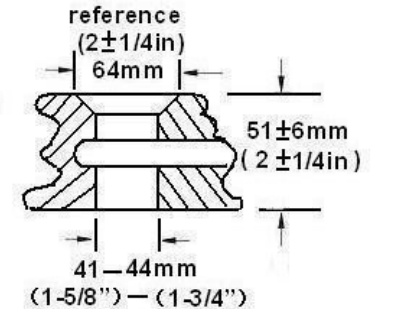

Essence Rectangular Sink Specs

Lavatory and Bidei Outlet Detail

2005 台下盆 20"

Under Counter Basin

外径尺寸 530X345X175 mm

Outside size:20-7/8"X13-5/8"X6-7/8"

内径尺寸 475X285 mm

Inside size:18-5/8"X11-2/8"

外箱尺寸:540x355x185mm

Carton size:21-1/4"x14"x7-1/4"

净重:7.5kg

Net weight:7.5kg

毛重:8.8kg

Gross weight:8.8kg

台下安装

Under counter mounting

石板台面挖孔尺寸