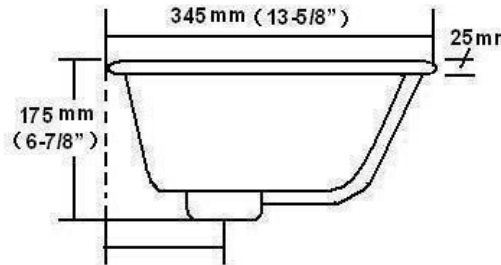

Essence Rectangular Sink Specs

Lavatory and Bidei Outlet Detail

2005 台下盆 20"

Under Counter Basin

外径尺寸 530X345X175 mm

Outside size:20-7/8"X13-5/8"X6-7/8"

内径尺寸 475X285 mm

Inside size:18-5/8"X11-2/8"

外箱尺寸:540x355x185mm

Carton size:21-1/4"x14"x7-1/4"

净重:7.5kg

Net weight:7.5kg

毛重:8.8kg

Gross weight:8.8kg

台下安装

Under counter mounting

石板台面挖孔尺寸