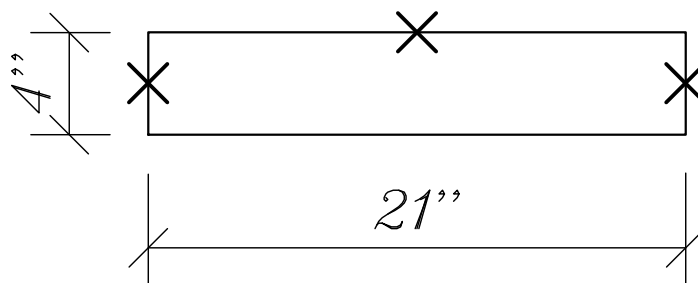

ESSENCE

KITCHEN + BATH PRODUCTS

QUARTZ: CASTELO
SMOKEY
MISTERIO
ALASKA WHITE
ARGENTO

FINISH: POLISHED

THICKNESS: 2CM

EASED