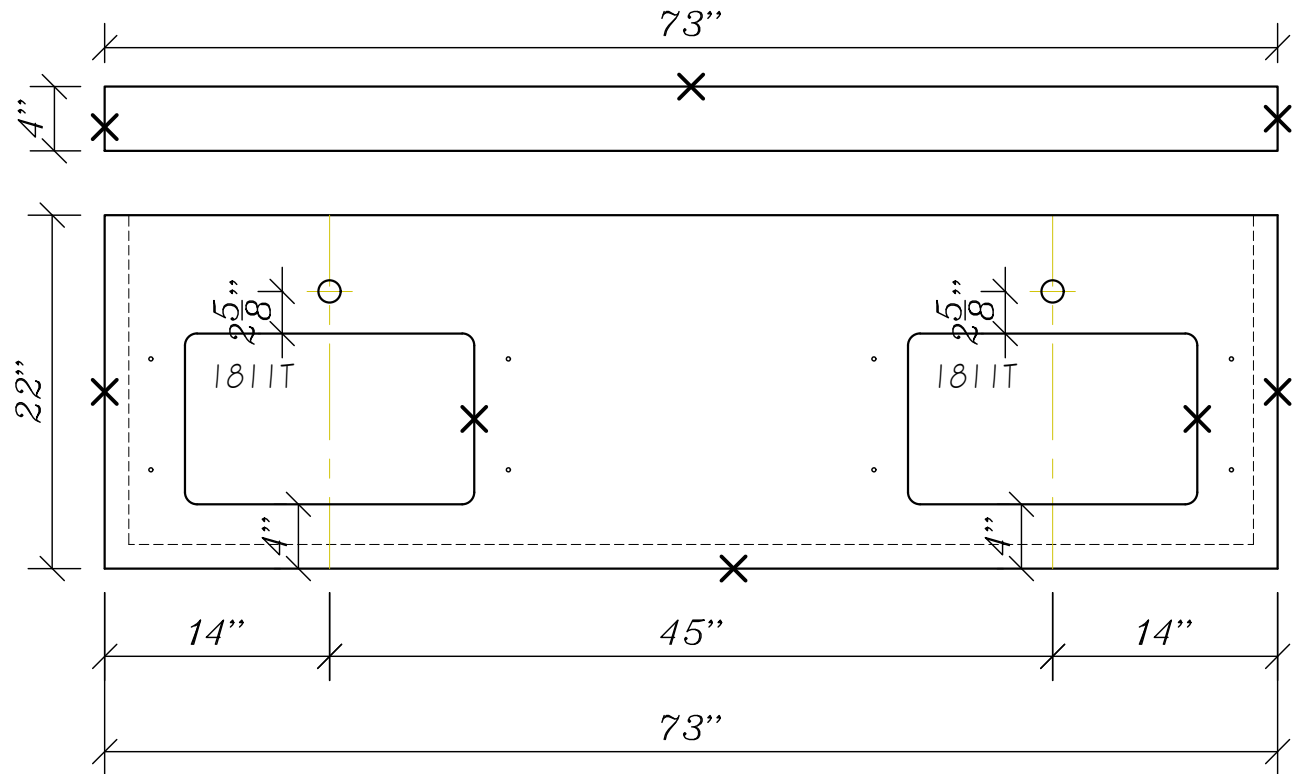

ESSENCE

KITCHEN + BATH PRODUCTS

QUARTZ: CASTELO
SMOKEY
MISTERIO
ALASKA WHITE
ARGENTO

FINISH: POLISHED

THICKNESS: 2CM

EASED