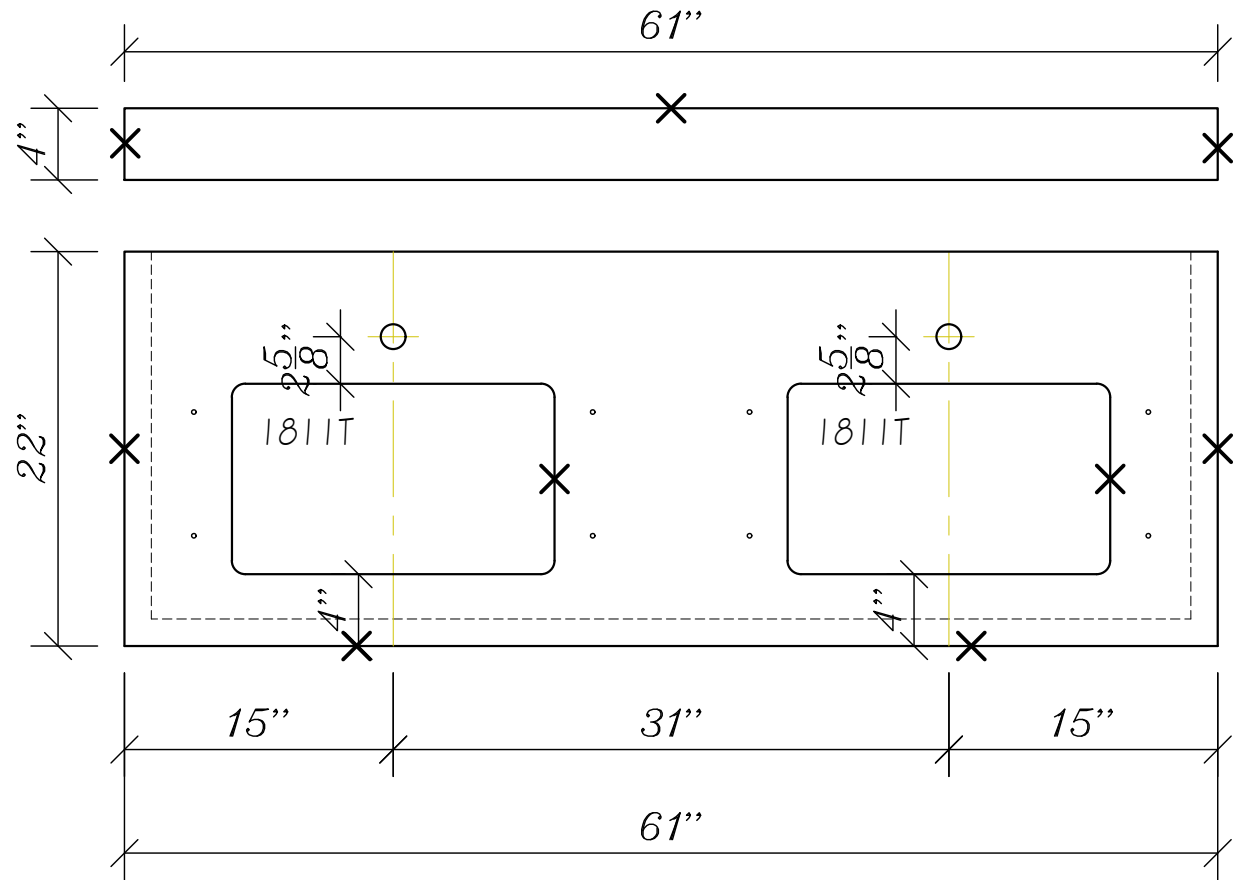

ESSENCE

KITCHEN + BATH PRODUCTS

QUARTZ: CASTELO
SMOKEY
MISTERIO
ALASKA WHITE
ARGENTO

FINISH: POLISHED

THICKNESS: 2CM

EASED