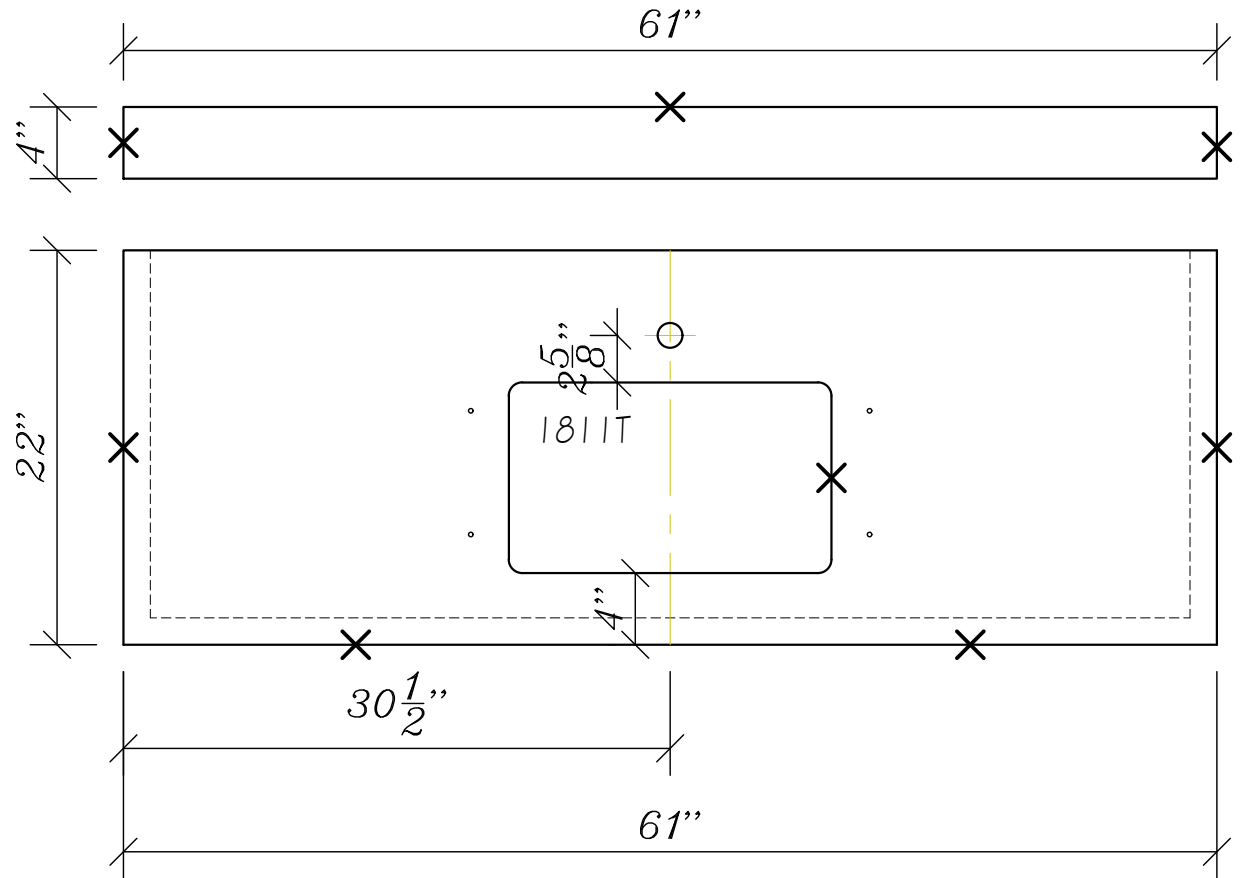

ESSENCE

KITCHEN + BATH PRODUCTS

QUARTZ: CASTELO
SMOKEY
MISTERIO
ALASKA WHITE
ARGENTO

FINISH: POLISHED

THICKNESS: 2CM

EASED