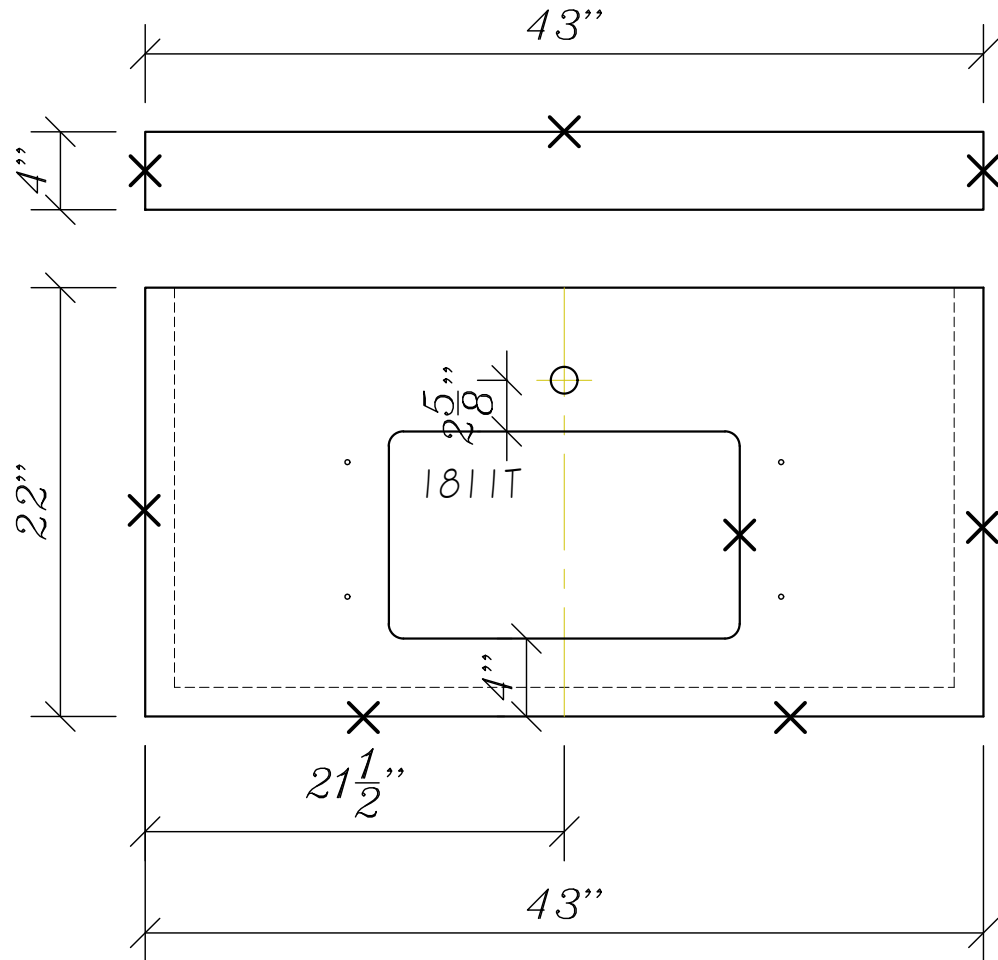

# ESSENCE

KITCHEN + BATH PRODUCTS

QUARTZ: CASTELO  
SMOKEY  
MISTERIO  
ALASKA WHITE  
ARGENTO

FINISH: POLISHED

THICKNESS: 2CM

EASED