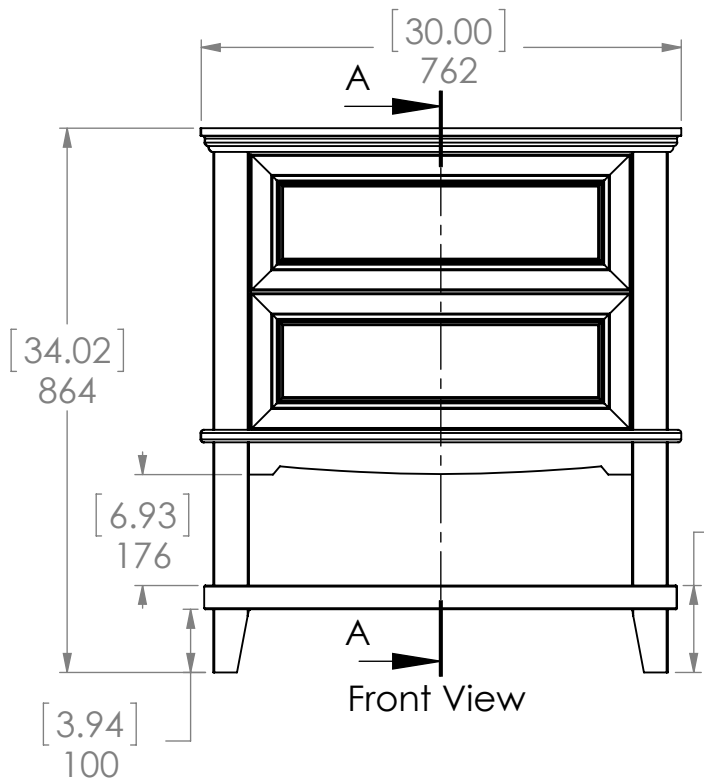

Top View

Isometric View

Front View

SECCIÓN A-A

ESCALA 1 : 12

30" Rockville Vanity

Unless otherwise specified, dimensions are in mm and [inches].