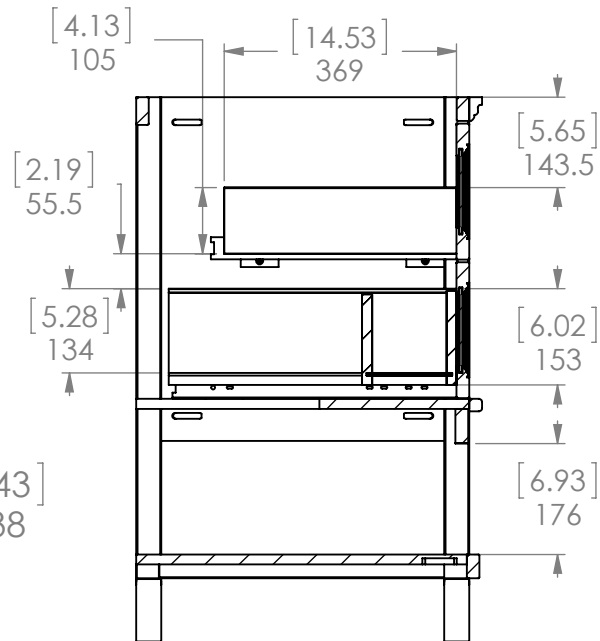

Top View

Isometric View

Front View

SECCIÓN A-A

ESCALA 1 : 12

30" Rockville Vanity

Unless otherwise specified, dimensions are in mm and [inches].