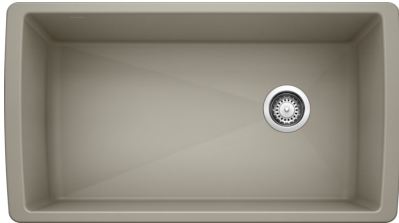

441765	Diamond Super Single Bowl Truffle 9-1/2" Bowl; 80% Granite Scratch and stain resistant; 36" min cabinet	$831.00