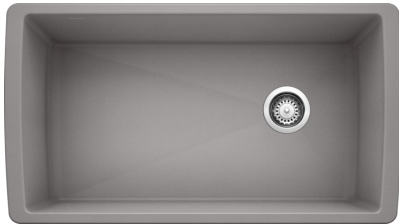

441770	Diamond Super Single Bowl Metallic Gray 9-1/2" Bowl; 80% Granite Scratch and stain resistant; 36" min cabinet	$799.00