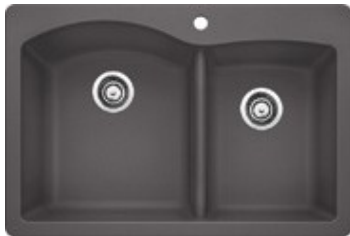

441465	Diamond 1-3/4 Bowl Cinder 9-1/2" and 8" Bowls; 80% Granite Scratch and stain resistant; 33" min cabinet	$806.00