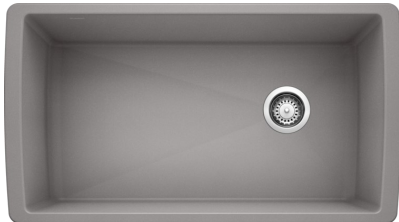

443049 QUATRUS Bar Bowl \$653.00
 8" Deep Bowl; 18 Ga; 304 Series Stainless
 21" min cabinet base

SILGRANITE II® Drop In Sinks			
	ITEM #	DESCRIPTION	LIST

440218	Diamond Equal Double Bowl Café 9-1/2" Bowls; 80% Granite Brown Scratch and stain resistant; 33" min cabinet	\$746.00
--------	---	----------

SILGRANITE II® Drop In Sinks		
ITEM #	DESCRIPTION	LIST

441283	Diamond 1-3/4 Bowl Truffle 9-1/2" and 8" Bowls; 80% Granite Scratch and stain resistant; 33" min cabinet	\$806.00
--------	---	----------

440213	Diamond 1-3/4 Bowl Café Brown 9-1/2" and 8" Bowls; 80% Granite Scratch and stain resistant; 33" min cabinet	\$806.00
--------	--	----------

441465	Diamond 1-3/4 Bowl Cinder 9-1/2" and 8" Bowls; 80% Granite Scratch and stain resistant; 33" min cabinet	\$806.00
--------	--	----------

SILGRANITE II® Drop In Sinks		
ITEM #	DESCRIPTION	LIST

441768 Anthracite	Diamond Super Single Bowl 9-1/2" Bowl; 80% Granite Scratch and stain resistant; 36" min cabinet	\$799.00
----------------------	---	----------

441765 Truffle	Diamond Super Single Bowl 9-1/2" Bowl; 80% Granite Scratch and stain resistant; 36" min cabinet	\$799.00
-------------------	---	----------

441770 Metallic Gray	Diamond Super Single Bowl 9-1/2" Bowl; 80% Granite Scratch and stain resistant; 36" min cabinet	\$799.00
----------------------------	---	----------