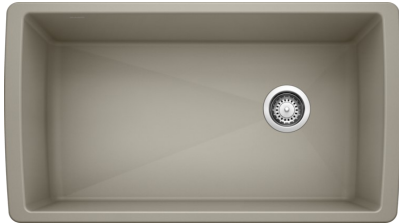

SILGRANITE II® Drop In Sinks		
ITEM #	DESCRIPTION	LIST

441283	Diamond 1-3/4 Bowl Truffle 9-1/2" and 8" Bowls; 80% Granite Scratch and stain resistant; 33" min cabinet	\$806.00
--------	---	----------

440213	Diamond 1-3/4 Bowl Café Brown 9-1/2" and 8" Bowls; 80% Granite Scratch and stain resistant; 33" min cabinet	\$806.00
--------	--	----------

441465	Diamond 1-3/4 Bowl Cinder 9-1/2" and 8" Bowls; 80% Granite Scratch and stain resistant; 33" min cabinet	\$806.00
--------	--	----------

SILGRANITE II® Drop In Sinks		
ITEM #	DESCRIPTION	LIST

441768 Anthracite	Diamond Super Single Bowl 9-1/2" Bowl; 80% Granite Scratch and stain resistant; 36" min cabinet	\$799.00
----------------------	---	----------