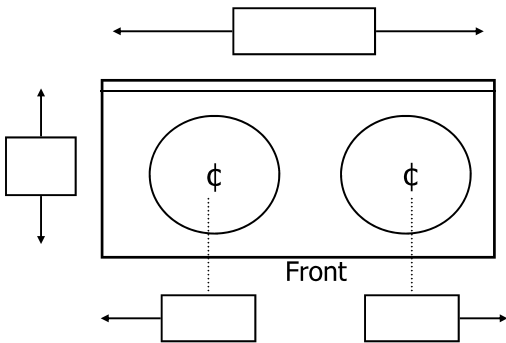

Available Integral Bowls

Laguna (STD)	19" Deep Tops
Malibu	Mini Laguna (19"D Top)
Augusta	Mini Malibu (19"D Top)
Wave	
Royale	
Pearl	
Diamond	

**If providing your own sink; MFR, Model # and sink template will need to be provided.*

Available Edges

Standard Edges
Standard Flat 3/4"

Available Upgraded 1 1/2" Thick Edges

Ogee	1 1/2" Flat
Bevel	Bullnose

Special Instructions _____

TERMS/DISCLAIMER— Actual measurements may vary by 1/4". Integral backsplash is standard. Unless specified all edges will remain raw. This is a custom order made to the specifications provided. This order cannot be changed or canceled after 3 days.