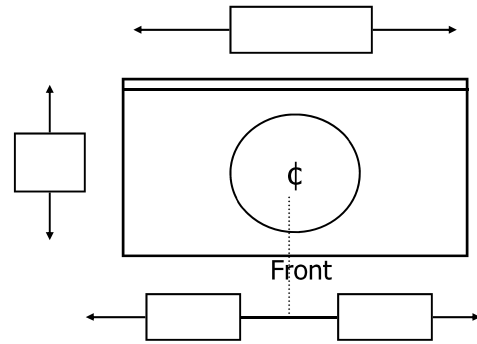

Ship To _____
Address _____
Phone #1 _____ Phone #2 _____
Email _____

Bowl Style		Color	Finish		Drill	
			Gloss / Matte	Single	4"	8"
End Splash		Finished Edge		Edge Style		
L	R	L	R			

Bowl Style		Color	Finish		Drill	
			Gloss / Matte	Single	4"	8"
End Splash		Finished Edge		Edge Style		
L	R	L	R			

Available Integral Bowls

Laguna (STD)	19" Deep Tops
Malibu	Mini Laguna (19"D Top)
Augusta	Mini Malibu (19"D Top)
Wave	
Royale	
Pearl	
Diamond	

**If providing your own sink; MFR, Model # and sink template will need to be provided.*

Available Edges

Standard Edges
Standard Flat 3/4"

Available Upgraded 1 1/2" Thick Edges

Ogee	1 1/2" Flat
Bevel	Bullnose

Special Instructions _____

TERMS/DISCLAIMER— Actual measurements may vary by 1/4". Integral backsplash is standard. Unless specified all edges will remain raw. This is a custom order made to the specifications provided. This order cannot be changed or canceled after 3 days.