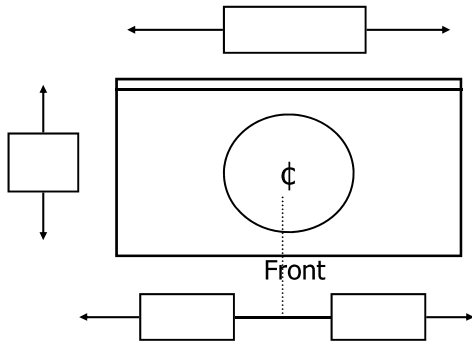

Ship To _____
Address _____
Phone #1 _____ Phone #2 _____
Email _____

Bowl Style		Color	Finish		Drill	
			Gloss / Matte	Single	4"	8"
End Splash		Finished Edge		Edge Style		
L	R	L	R			

Bowl Style		Color	Finish		Drill	
			Gloss / Matte	Single	4"	8"
End Splash		Finished Edge		Edge Style		
L	R	L	R			

Available Integral Bowls

Laguna (STD)	19" Deep Tops
Malibu	Mini Laguna (19"D Top)
Augusta	Mini Malibu (19"D Top)
Wave	
Royale	
Pearl	
Diamond	

**If providing your own sink; MFR, Model # and sink template will need to be provided.*

Available Edges

Standard Edges
Standard Flat 3/4"

Available Upgraded 1 1/2" Thick Edges

Ogee	1 1/2" Flat
Bevel	Bullnose

Special Instructions _____

TERMS/DISCLAIMER— Actual measurements may vary by 1/4". Integral backsplash is standard. Unless specified all edges will remain raw. This is a custom order made to the specifications provided. This order cannot be changed or canceled after 3 days.