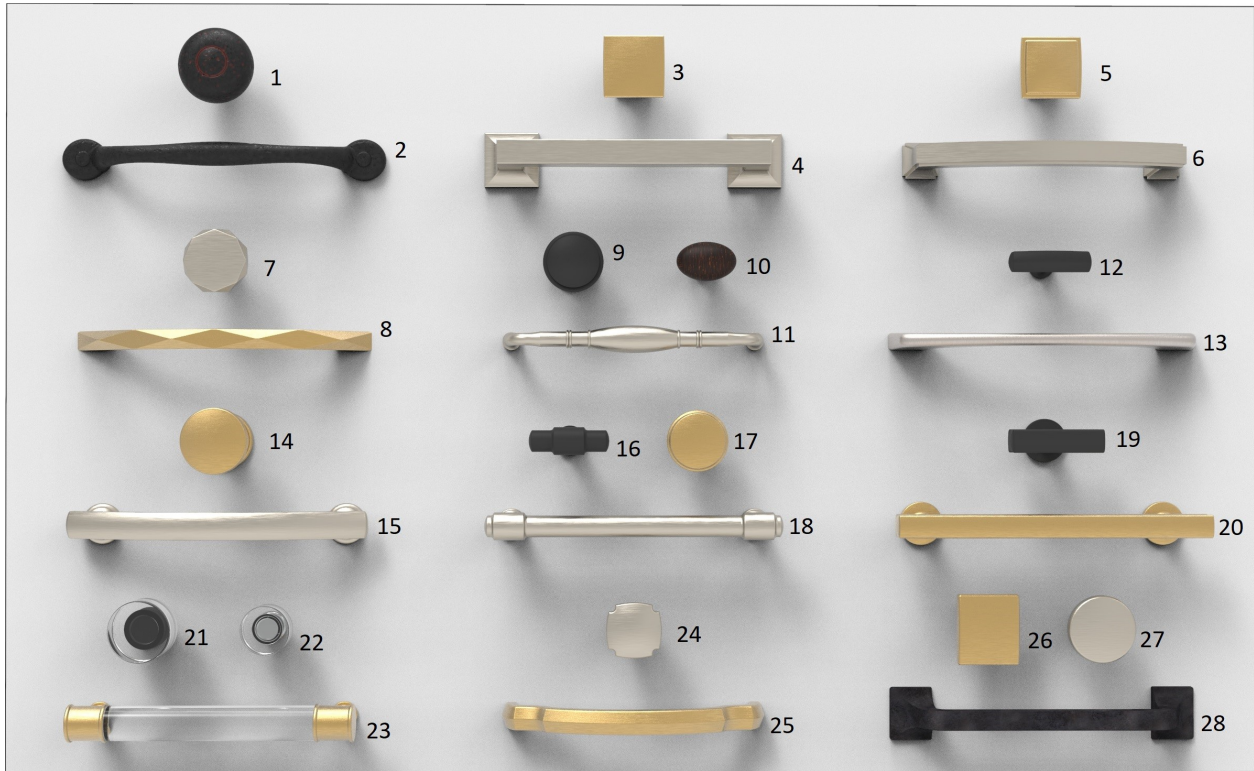

Continued on next page

ESSENCE PLUS HARDWARE

Non-Stock, Special Order

DESIGNER PREMIERE

A SPECIAL ORDER COLLECTION
(Board 3)

Available to Order Now

Key	Item #	Collection	Finish	Description	List Price
	16	PIPER	Matte Black	T-KNOB, 1-5/8" X 5/8"	\$ 6.49
	17	PIPER	Brushed Golden Brass	KNOB, 1-1/4" DIA.	\$ 7.19
	18	PIPER	Satin Nickel	PULL, 128mm C/C	\$ 14.09
	19	WOODWARD	Matte Black	T-KNOB, 1-15/16" X 15/16"	\$ 8.69
	20	WOODWARD	Brushed Golden Brass	PULL, 128mm C/C	\$ 14.09
	21	MIDWAY	Crysacrylic with Matte Black	KNOB, 1-1/4" DIA.	\$ 15.19
	22	MIDWAY	Crysacrylic with Chrome	KNOB, 1" DIA.	\$ 12.29
	23	MIDWAY	Crysacrylic with Brushed Golden Brass	PULL, 128mm C/C	\$ 21.09
	24	VERANDA	Satin Nickel	KNOB, 1-1/8" SQ.	\$ 8.69
	25	VERANDA	Brushed Golden Brass	PULL, 128mm C/C	\$ 13.49
	26	FORGE	Brushed Golden Brass	KNOB, 1-7/16" X 1-1/4"	\$ 9.79
	27	FORGE	Satin Nickel	KNOB, 1-3/8" DIA.	\$ 9.19
	28	FORGE	Black Iron	PULL, 128mm C/C	\$ 14.99