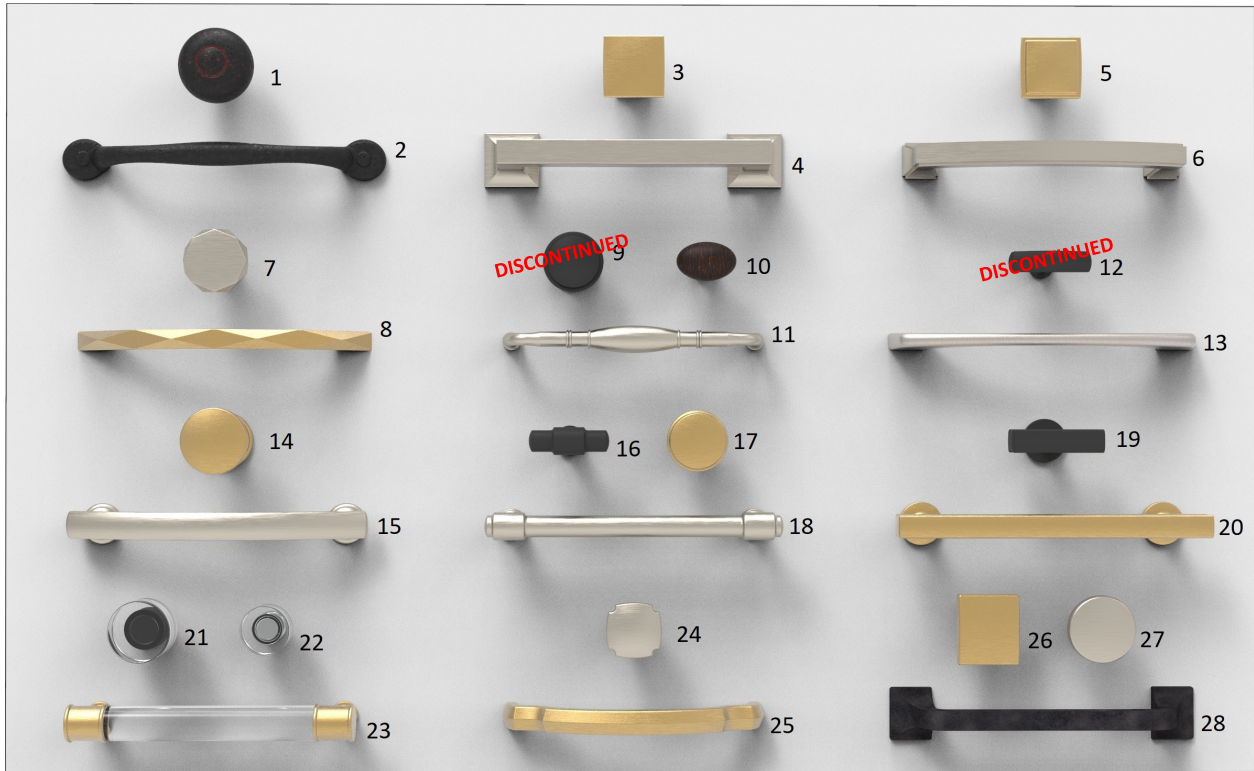

ESSENCE PLUS HARDWARE

Non-Stock, Special Order

DESIGNER PREMIERE

A SPECIAL ORDER COLLECTION
(Board 3)

Available to Order Now

Key	Item #	Collection	Finish	Description	List Price
1	P3003-RI	REFINED RUSTIC	Rustic Iron	KNOB, 1-1/2" DIA.	$ 11.69
2	P2998-BI	REFINED RUSTIC	Black Iron	PULL, 128mm C/C	$ 16.89
3	P3028-BGB	STUDIO	Brushed Golden Brass	KNOB, 1-1/4" SQ.	$ 10.69
4	P3012-SN	STUDIO	Satin Nickel	PULL, 128mm C/C	$ 17.19
5	P3240-BGB	BRIDGES	Brushed Golden Brass	KNOB, 1-1/4" SQ.	$ 10.19
6	P3233-SN	BRIDGES	Satin Nickel	PULL, 128mm C/C	$ 16.09
7	H077839SN	KARAT	Satin Nickel	KNOB, 1-1/4" DIA.	$ 8.69
8	H077842BGB	KARAT	Brushed Golden Brass	PULL, 128mm C/C	$ 13.49
9	P3053-10B	WILLIAMSBURG	DISCONTINUED	KNOB, 1-1/4" DIA.	N/A
10	P3054-VB	WILLIAMSBURG	Vintage Bronze	KNOB, OVAL, 1-1/4" X 13/16"	$ 7.19
11	P3052-15	WILLIAMSBURG	Satin Nickel	PULL, 128mm C/C	$ 11.49
12	P3372-10B	WILLIAMSBURG	DISCONTINUED	KNOB, 1-3/4" X 1/2"	N/A
13	P3371-SS	GREENWICH	Stainless Steel	PULL, 128mm C/C	$ 14.49
14	P2142-BGB	AMERICAN DINER	Brushed Golden Brass	KNOB, 1-3/8" DIA.	$ 10.39
15	P2149-SN	AMERICAN DINER	Satin Nickel	PULL, 128mm C/C	$ 15.79

Continued on next page