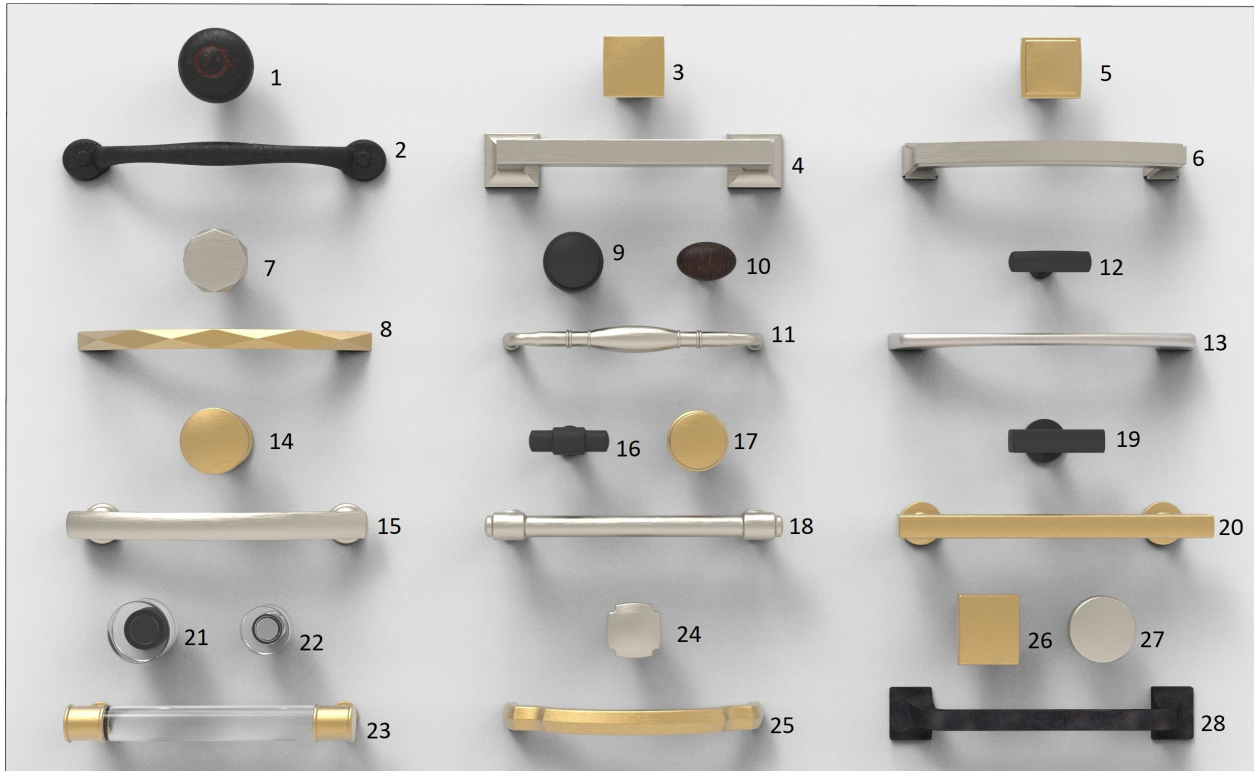

ESSENCE PLUS HARDWARE

Non-Stock, Special Order

DESIGNER PREMIERE

A SPECIAL ORDER COLLECTION
(Board 3)

Available to Order Now

Key	Item #	Collection	Finish	Description	List Price
1	P3003-RI	REFINED RUSTIC	Rustic Iron	KNOB, 1-1/2" DIA.	$ 10.39
2	P2998-BI	REFINED RUSTIC	Black Iron	PULL, 128mm C/C	$ 15.09
3	P3028-BGB	STUDIO	Brushed Golden Brass	KNOB, 1-1/4" SQ.	$ 9.49
4	P3012-SN	STUDIO	Satin Nickel	PULL, 128mm C/C	$ 15.79
5	P3240-BGB	BRIDGES	Brushed Golden Brass	KNOB, 1-1/4" SQ.	$ 8.69
6	P3233-SN	BRIDGES	Satin Nickel	PULL, 128mm C/C	$ 14.79
7	H077839SN	KARAT	Satin Nickel	KNOB, 1-1/4" DIA.	$ 7.69
8	H077842BGB	KARAT	Brushed Golden Brass	PULL, 128mm C/C	$ 12.09
9	P3053-10B	WILLIAMSBURG	Oil-Rubbed Bronze	KNOB, 1-1/4" DIA.	$ 5.99
10	P3054-VB	WILLIAMSBURG	Vintage Bronze	KNOB, OVAL, 1-1/4" X 13/16"	$ 6.39
11	P3052-15	WILLIAMSBURG	Satin Nickel	PULL, 128mm C/C	$ 10.19
12	P3372-10B	GREENWICH	Oil-Rubbed Bronze	KNOB, 1-3/4" X 1/2"	$ 7.69
13	P3371-SS	GREENWICH	Stainless Steel	PULL, 128mm C/C	$ 12.89
14	P2142-BGB	AMERICAN DINER	Brushed Golden Brass	KNOB, 1-3/8" DIA.	$ 9.19
15	P2149-SN	AMERICAN DINER	Satin Nickel	PULL, 128mm C/C	$ 14.09

Continued on next page