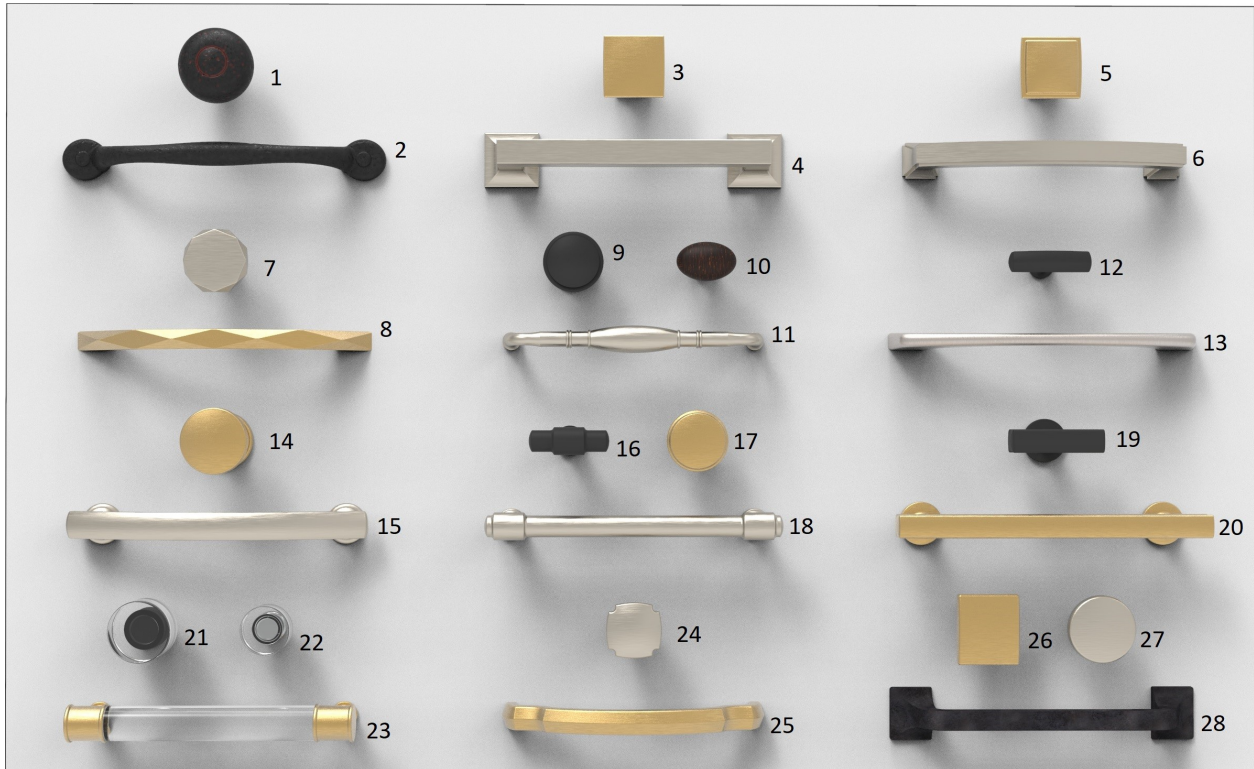

## DESIGNER PREMIERE

A SPECIAL ORDER COLLECTION  
(Board 3)

Available to Order Now

Key	Item #	Collection	Finish	Description	List Price
1	P3003-RI	REFINED RUSTIC	Rustic Iron	KNOB, 1-1/2" DIA.	\$ 10.39
2	P2998-BI	REFINED RUSTIC	Black Iron	PULL, 128mm C/C	\$ 15.09
3	P3028-BGB	STUDIO	Brushed Golden Brass	KNOB, 1-1/4" SQ.	\$ 9.49
4	P3012-SN	STUDIO	Satin Nickel	PULL, 128mm C/C	\$ 15.79
5	P3240-BGB	BRIDGES	Brushed Golden Brass	KNOB, 1-1/4" SQ.	\$ 8.69
6	P3233-SN	BRIDGES	Satin Nickel	PULL, 128mm C/C	\$ 14.79
7	H077839SN	KARAT	Satin Nickel	KNOB, 1-1/4" DIA.	\$ 7.69
8	H077842BGB	KARAT	Brushed Golden Brass	PULL, 128mm C/C	\$ 12.09
9	P3053-10B	WILLIAMSBURG	Oil-Rubbed Bronze	KNOB, 1-1/4" DIA.	\$ 5.99
10	P3054-VB	WILLIAMSBURG	Vintage Bronze	KNOB, OVAL, 1-1/4" X 13/16"	\$ 6.39
11	P3052-15	WILLIAMSBURG	Satin Nickel	PULL, 128mm C/C	\$ 10.19
12	P3372-10B	GREENWICH	Oil-Rubbed Bronze	KNOB, 1-3/4" X 1/2"	\$ 7.69
13	P3371-SS	GREENWICH	Stainless Steel	PULL, 128mm C/C	\$ 12.89
14	P2142-BGB	AMERICAN DINER	Brushed Golden Brass	KNOB, 1-3/8" DIA.	\$ 9.19
15	P2149-SN	AMERICAN DINER	Satin Nickel	PULL, 128mm C/C	\$ 14.09

## DESIGNER PREMIERE

A SPECIAL ORDER COLLECTION  
(Board 3)

Available to Order Now

Key	Item #	Collection	Finish	Description	List Price
	16	PIPER	Matte Black	T-KNOB, 1-5/8" X 5/8"	\$ 5.79
	17	PIPER	Brushed Golden Brass	KNOB, 1-1/4" DIA.	\$ 6.39
	18	PIPER	Satin Nickel	PULL, 128mm C/C	\$ 12.49
	19	WOODWARD	Matte Black	T-KNOB, 1-15/16" X 15/16"	\$ 7.69
	20	WOODWARD	Brushed Golden Brass	PULL, 128mm C/C	\$ 12.49
	21	MIDWAY	Crysacrylic with Matte Black	KNOB, 1-1/4" DIA.	\$ 13.49
	22	MIDWAY	Crysacrylic with Chrome	KNOB, 1" DIA.	\$ 10.99
	23	MIDWAY	Crysacrylic with Brushed Golden Brass	PULL, 128mm C/C	\$ 18.79
	24	VERANDA	Satin Nickel	KNOB, 1-1/8" SQ.	\$ 7.69
	25	VERANDA	Brushed Golden Brass	PULL, 128mm C/C	\$ 12.09
	26	FORGE	Brushed Golden Brass	KNOB, 1-7/16" X 1-1/4"	\$ 8.69
	27	FORGE	Satin Nickel	KNOB, 1-3/8" DIA.	\$ 8.09
	28	FORGE	Black Iron	PULL, 128mm C/C	\$ 13.29