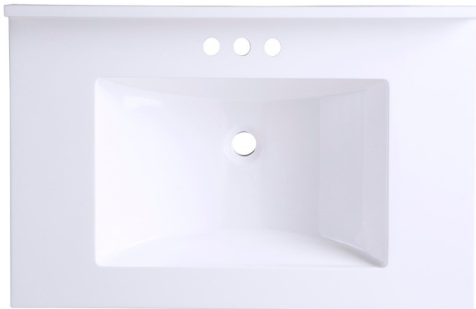

Stock List

URBANA

Cultured Marble Tops

- 4" Center Faucet Holes
- 4" Integral Backsplash
- **No overflow**
- Left and Right Side Splash - not universal (sold separately)
- No-drip edge detail (oval bowl)
- Square edge detail (rectangle bowl)

ALL PRICES EFFECTIVE NOV 1, 2021

| Size | Item # | Bowl Location | List |
|-------------------|---------------|---------------|----------|
| 25x22 | WCCMO25X22CW | Center | \$154.00 |
| 31x22 | WCCMO31X22CW | Center | \$161.00 |
| 37x22 | WCCMO37X22CW | Center | \$193.00 |
| 43x22 | WCCMO43X22CW | Center | \$226.00 |
| 49x22 | WCCMO49X22CW | Center | \$268.00 |
| 61x22 Single | WCCMO61X22SCW | Center | \$363.00 |
| 61x22 Double | WCCMO61X22DCW | 12.5" | \$383.00 |
| Side Splash-left | WCCMO21X4LCW | N/A | \$29.00 |
| Side Splash-right | WCCMO21X4RCW | N/A | \$29.00 |

Cloud White/Dover White
(White with White Swirl)
Oval Bowl

| Size | Item # | Bowl Location | List |
|-------------------|---------------|---------------|----------|
| 25x22 | WCCMR25X22SW | Center | \$154.00 |
| 31x22 | WCCMR31X22SW | Center | \$161.00 |
| 37x22 | WCCMR37X22SW | Center | \$193.00 |
| 43x22 | WCCMR43X22SW | Center | \$226.00 |
| 49x22 | WCCMR49X22SW | Center | \$268.00 |
| 61x22 Single | WCCMR61X22SSW | Center | \$363.00 |
| 61x22 Double | WCCMR61X22DSW | 12.5" | \$383.00 |
| Side Splash-left | WCCMR21X4LSW | N/A | \$29.00 |
| Side Splash-right | WCCMR21X4RSW | N/A | \$29.00 |

Solid White
Rectangle Bowl