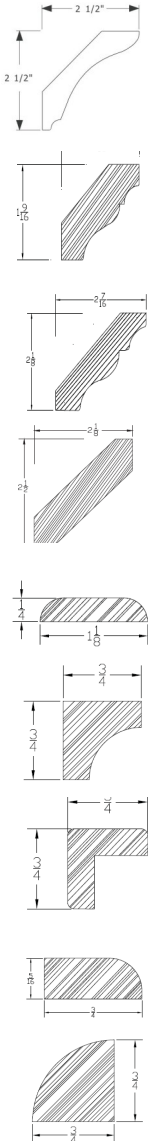

Stock List - December 2024

For the non door specific items below, use the following prefixes:
SMPL = Polar White/Elegant White, SMSG = Silvergrass, SMSL = Slate
For ROT's and Samples use prefixes indicated.

Moldings	Polar White/Elegant White (SMPL)	Silvergrass (SMSG) and Slate (SMSL)
LCOVE8S1	154	131
CM8S1 (Crown)	129	110
LCM8S1 (Large Crown)	141	120
SHCM8S1 (Shaker Crown)	129	110
BM8S1 (Batten molding)	70	59
IC8S1 (Inside Corner)	81	69
OC8S (Outside Corner)	81	69
SCM8S1 (Scribe)	55	47
SM8S1 (Shoe)	81	69
TK8LS1 (laminated)	32	27
TK8WS (wood)	43	36
QSTAIN	94	79
TUK (touch-up)	81	69

Panels - Wood

WES42 (Wall Skin)	53	45
BES (Base Skin)	87	74
TES (Tall Skin)	215	183
P4834.5 (1/4" thick)	164	140
P4896 (1/4" thick)	424	362

Panels - Laminate

P4834.5L (1/4" thick)	66	56
P4896L (1/4" thick)	147	125

Fillers	Polar White/Elegant White (SMPL)	Silvergrass (SMSG) and Slate (SMSL)

WF3301	37	31
WF3421	43	36
WF6301	68	58
WF6421	87	74
TF396	101	86
TF696	284	242
BEP1.5 (Base End Panel)	93	79
BEP3 (Base End Panel)	125	106
TEP1.59624 (Tall End Panel)	227	194

Roll Out Trays - Single (SC)

Use SC prefix for ROT's.

ROS18S-T	155	155
ROS21S-T	161	161
ROS24S-T	168	168
ROS30S-T	201	201
ROS36S-T	243	243

Samples - Use prefixes below for door samples only.

SQEW-Squire Elegant White SQSG-Squire Silvergrass LXSL-Lexington Slate		
DS (10x13 Door Sample)	71	60
SCSAMPCBFULLSET	138	138

Please Note: Stock cabinets are hinged right.