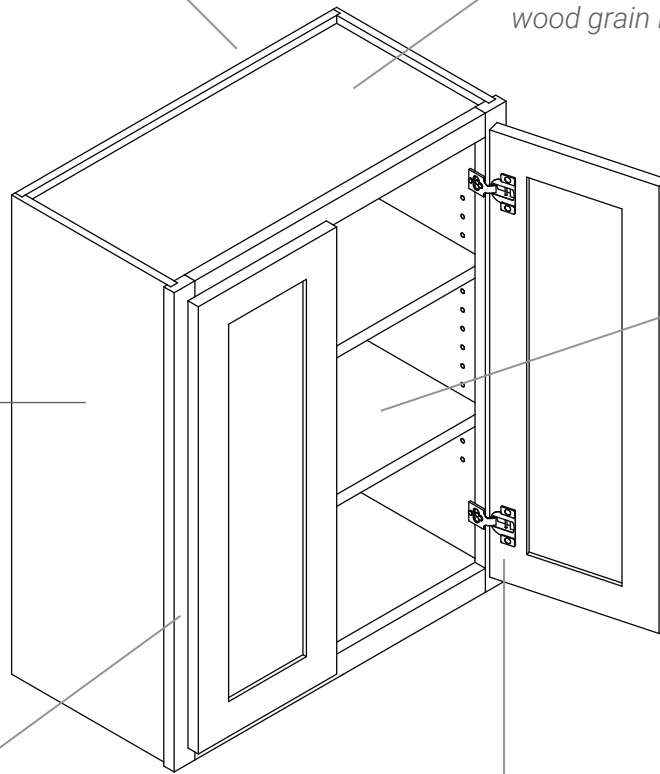

WALL CABINETS

BACK | ½" Woodgrain laminate rabbeted into ends, wood glued & stapled on top & bottom.

TOP & BOTTOMS | ½" Substrate with light maple wood grain laminate interior & exterior.

END PANELS | ½" Substrate with light maple wood grain interior, designated laminated exterior.

ADJUSTABLE SHELVES | ¾" Thick edgebanded particle board shelves are attached with locking shelf clips.

FRAMES | ¾" Thick & 1½" wide kiln-dried hardwood, assembled under pressure with screws. Offers maximum strength & squareness.

HINGES | 108° 6-way adjustable, self-closing concealed hinges.