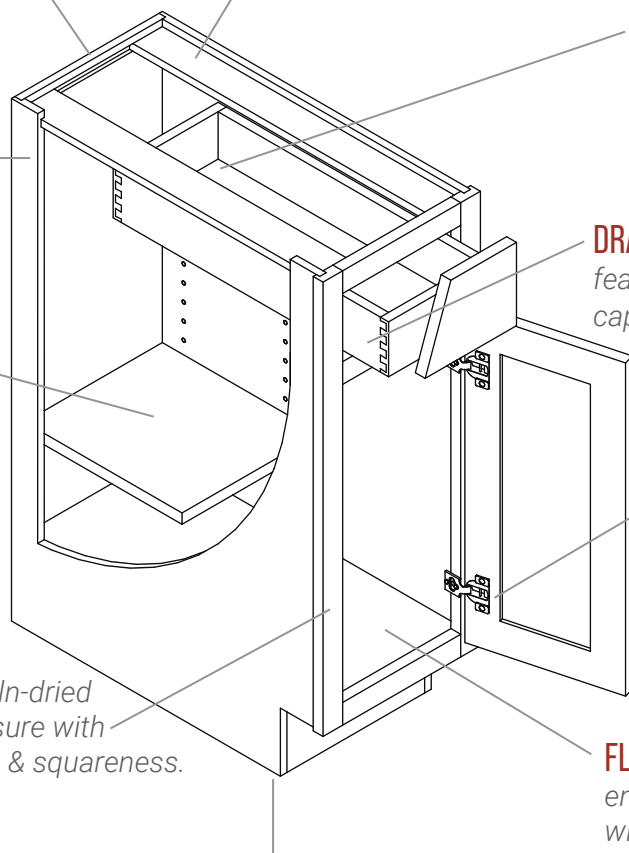

BASE CABINETS

BACK | ½" Woodgrain laminate rabbeted into ends, glued top & bottom with industrial grade hot melt glue.

BRACES | Full depth braces provide I-beam stability & convenient anchor points for counter tops.

DRAWER GUIDES | Features captive roller, (75lb) epoxy-coated stay closed side guides.

END PANELS | ½" Substrate with light maple wood grain interior, designated laminate exterior.

DRAWERS | ⅝" Solid dovetail drawers, featuring four-sided construction & captive ¼" matching laminate bottom.

ADJUSTABLE SHELVES | ¾" Thick, edgebanded particle board shelves.

HINGES | 108° 6-way adjustable, self-closing concealed hinges.

FRAMES | ¾" Thick and 1½" wide kiln-dried hardwood, assembled under pressure with screws. Offers maximum strength & squareness.

FLOORS | ½" Wood grain laminate encapsulated in dado; glued all sides with industrial grade hot melt glue.

TOE KICKS | 1½" Toe Kicks with 3½" inset on all standard base cabinets.