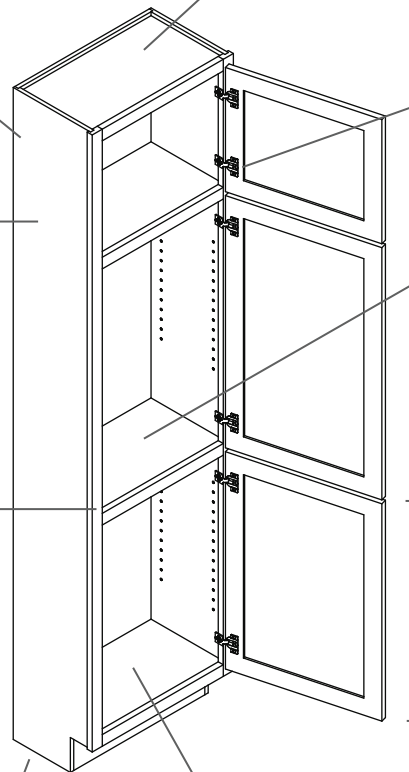

TALL CABINETS

Standard construction shown above. Shelf clips and drawer guides not shown. Specifications subject to change without notice. Materials may differ depending upon cabinet construction.

BACK | ½" Woodgrain laminate rabbeted into ends, wood glued & stapled to top & bottom.

TOPS | ½" Substrate with light maple wood grain interior & exterior.

HINGES | 108° 6-way adjustable, self-closing concealed hinges.

END PANELS | ½" Substrate with light maple wood grain interior, designated laminate exterior.

SHELVES | ½" Thick fixed wood grain laminate shelves are included. Adjustable shelves must be ordered separately.

FRAMES | ¾" Thick & 1½" wide kiln-dried hardwood, assembled under pressure with screws. Offers maximum strength & squareness.

Matches base cabinet door height. (28")

TOE KICKS | 4½" Toe kicks with 3½" inset on all standard base cabinets. 93" & 96" toe detached.

FLOORS | ½" Wood grain laminate encapsulated in dado; glued all sides with industrial grade hot melt glue.