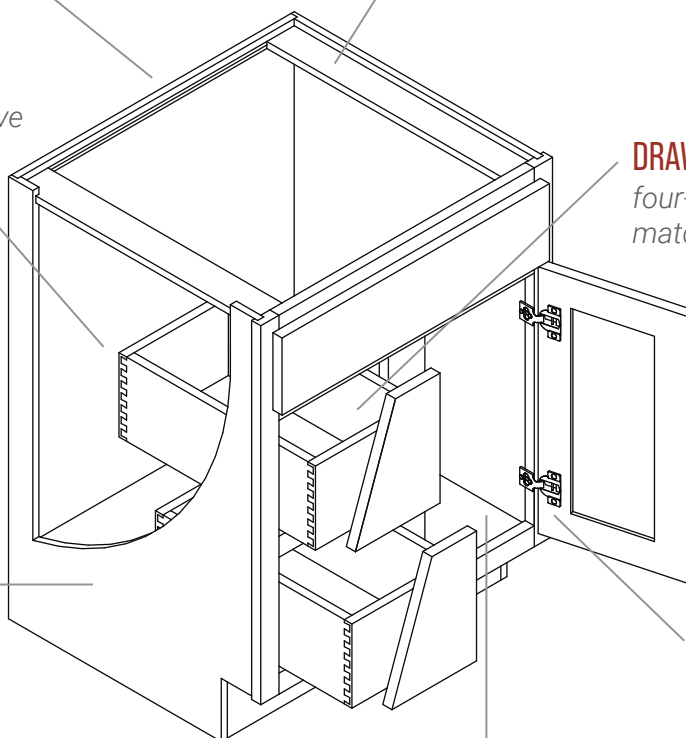

VANITY CABINETS

Standard construction shown above. Shelf clips and drawer guides not shown. Specifications subject to change without notice. Materials may differ depending upon cabinet construction.

BACK | ½" Woodgrain laminate rabbeted into ends, glued top & bottom with industrial hot met glue.

BRACES | Full depth braces provide I-beam stability & convenient anchor points for counter tops.

DRAWER GUIDES | Features captive roller, (75lb) epoxy-coated stay-closed side guides.

DRAWERS | ⅝" Solid dovetail drawers, four-sided construction & captive ¼" matching laminate bottom.

END PANELS | ½" Substrate with light maple wood grain interior, designated laminate exterior.

HINGES | 108° 6-way adjustable, self-closing concealed hinges.

TOE KICKS | 4½" Toe Kicks with 3½" inset on all standard base cabinets.

FLOORS | ½" Wood grain laminate encapsulated in dado; glued all sides with industrial grade hot melt glue.